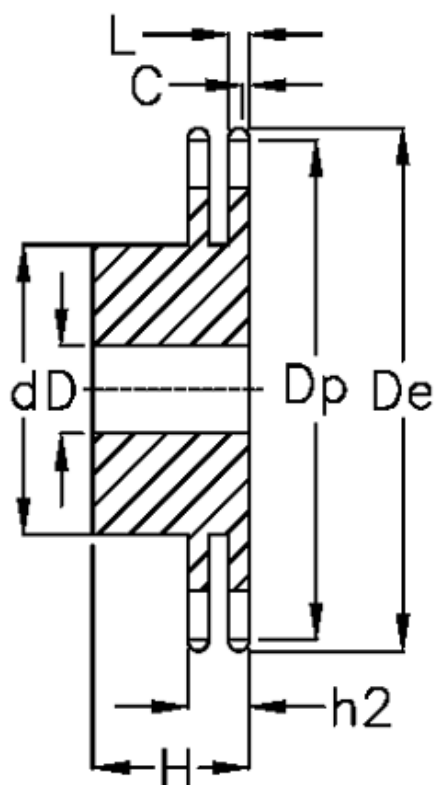

Data Sheet

Article number: 616012002024

Description: Sprocket 05 B-2 Z=24 duplex
predrilled

Measures

C	= 1	h2	= 8.3
d	= 40	L	= 2.7
D	= $10 \pm 0,5$	Number of teeth	= 24
De	= 64.6		
Dp	= 61.29		
For chain size	= 8 x 3,0 mm		
For chain type	= 05 B-2		
H	= 20		